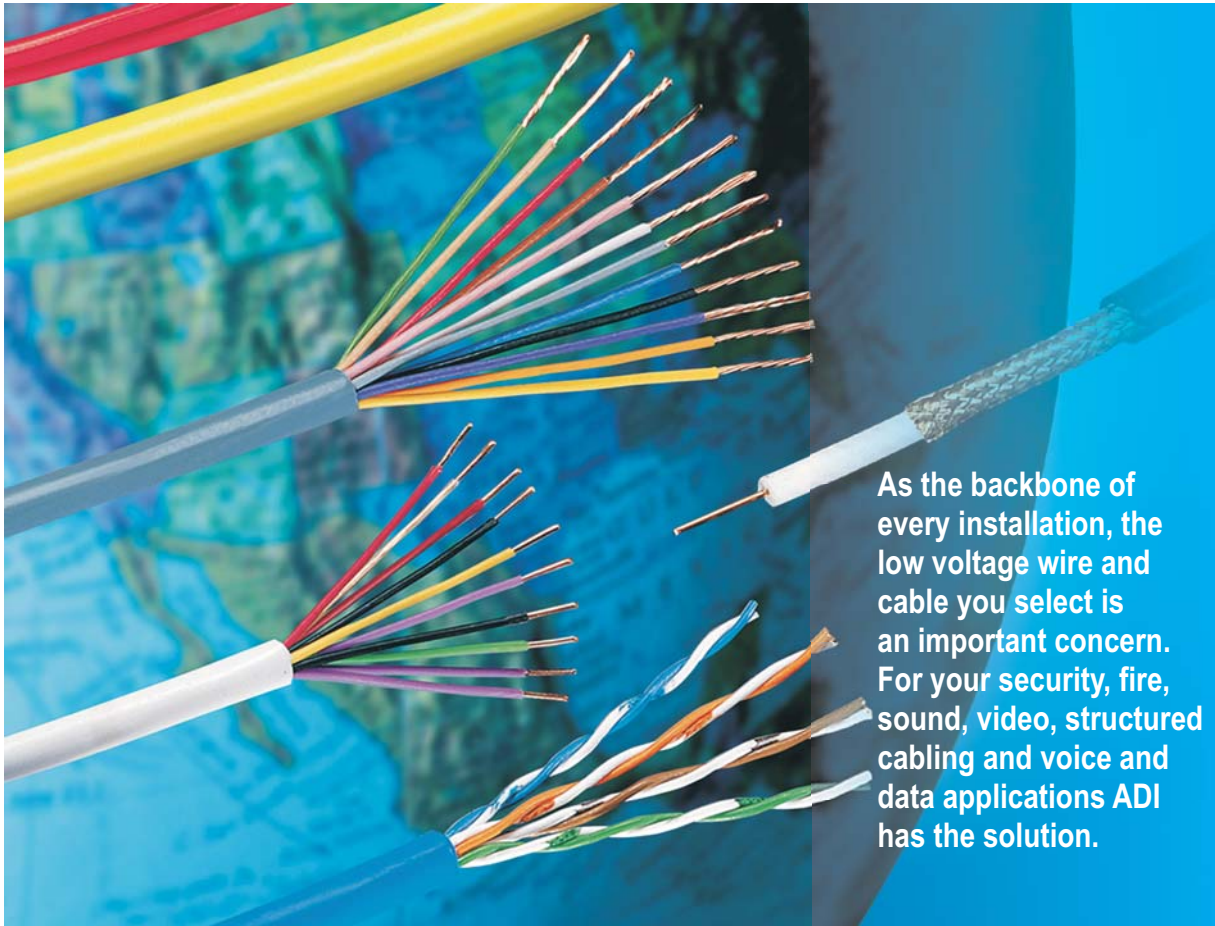

As the backbone of every installation, the low voltage wire and cable you select is an important concern. For your security, fire, sound, video, structured cabling and voice and data applications ADI has the solution.